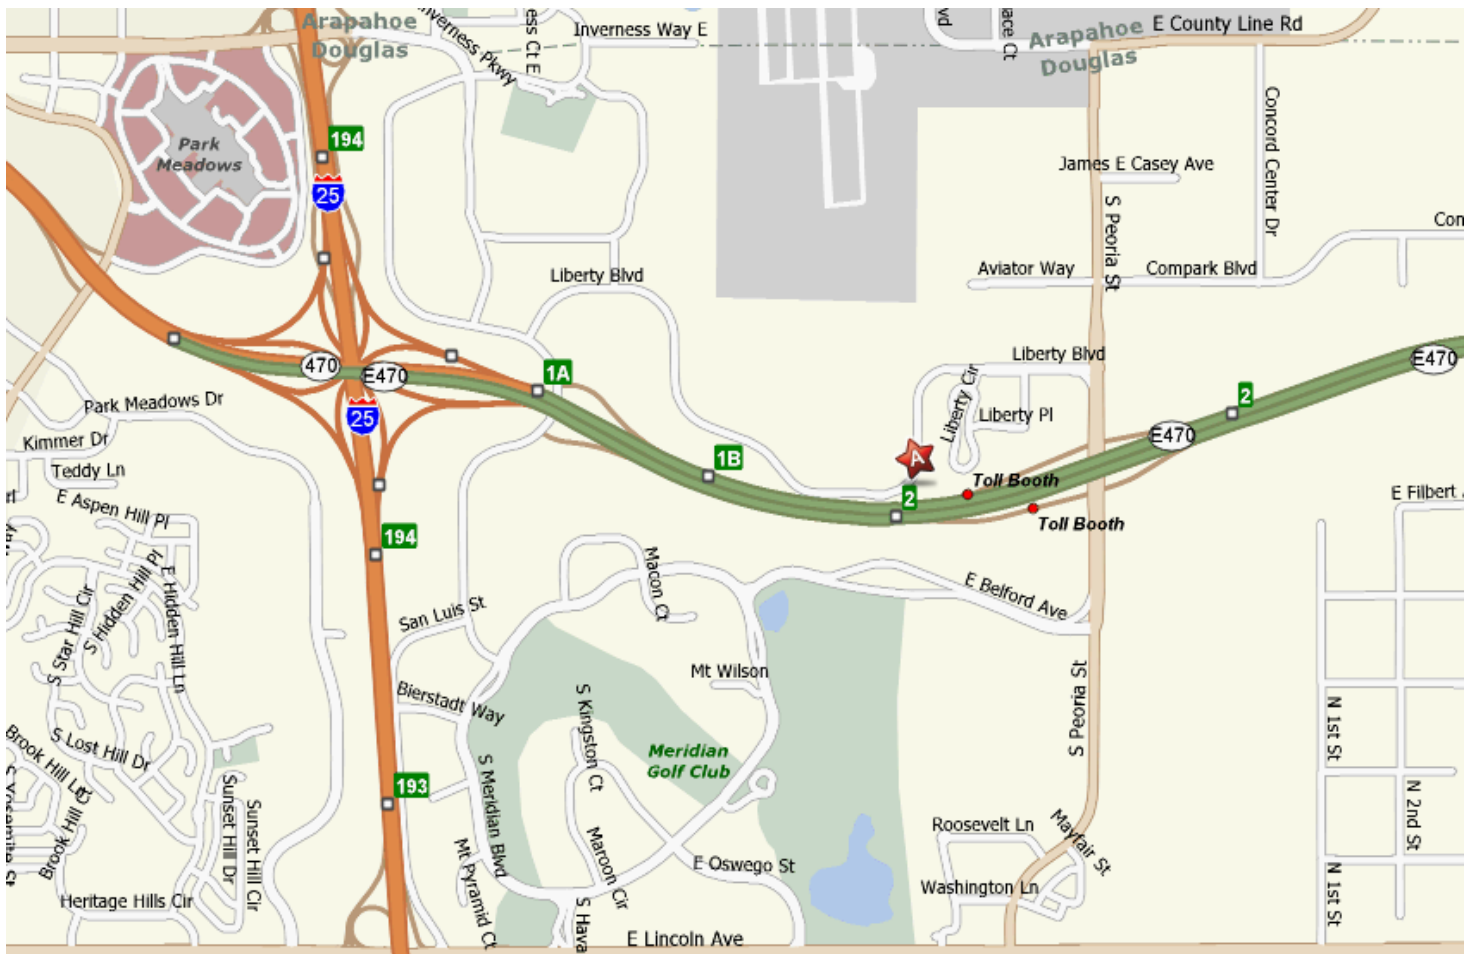

Route Description for Liberty Global, Inc. office in Denver, Colorado

Map:

The Liberty Global office is marked with a red star.

Driving Directions:

General Directions:

- From I-25, take the E-470, exit 194, East toward Limon
- Merge onto the E-470 (N) (Portions toll)
- Take the Peoria Street exit, exit 2, toward Centennial Airport (exit toll = 75 cents in exact change)
- Turn left (N) onto S. Peoria Street
- Turn left (W) onto Liberty Blvd (0.6 miles)
- Turn left into parking area (landmark = statue of an Eagle)

From Denver International Airport:

- Exit Airport via Pena Boulevard
- Take Pena Boulevard to the E-470 Tollway (S) exit, Exit 6A, toward I-70
- Merge onto E 470 (S) (Portions toll)
- Take the Peoria Street exit, exit 2, toward Centennial Airport (exit toll = 75 cents in exact change)
- Turn right (N) onto S. Peoria Street
- Turn left (W) onto Liberty Blvd (0.6 miles)
- Turn left into parking area (landmark = statue of an Eagle)